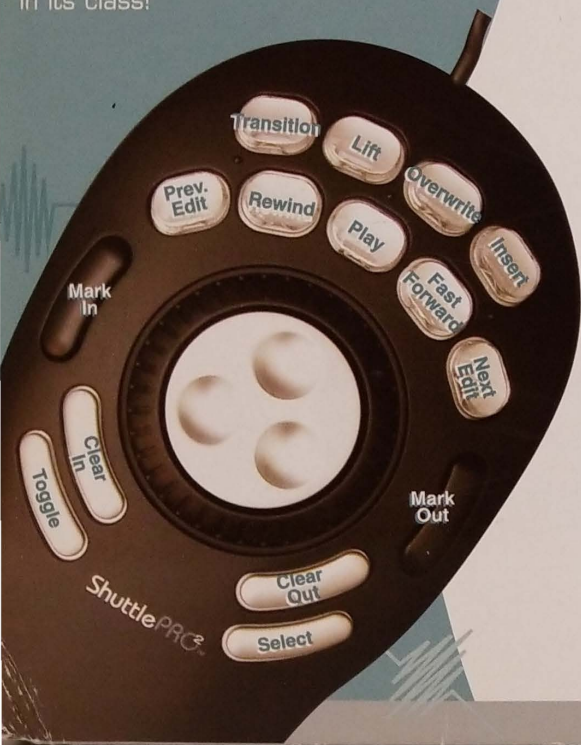

Take Total Control Over Your Audio/Video Applications!

The Contour ShuttlePRO V.2 is the easiest, fastest, and smartest way to take complete control over your audio/video applications. That's because it has been thoroughly tested by industry experts - power users such as Audio Producers, Video Editors, Directors, Screenplay Writers, and CGI Animation Pros. The performance and functionality is unmatched by any other controller in its class!